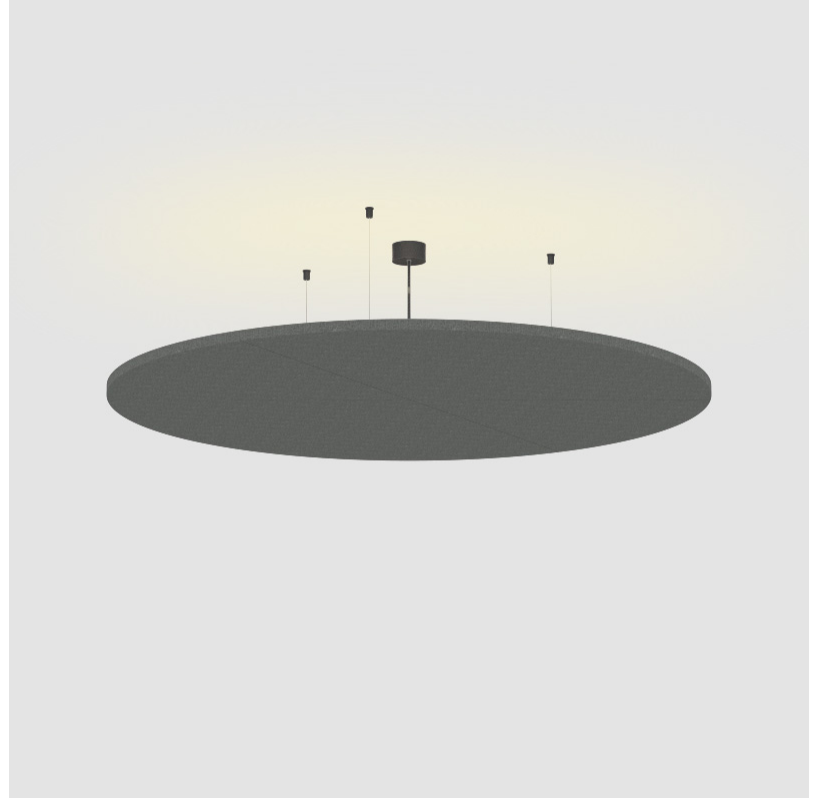

1. To build a product code in our configurator select the specify button on the base model # product page
2. To build a manual product code on this datasheet choose from the options listed below in blue font and add the suffix to the base model #

GENERAL

Series: Glorious Acoustic Light Panel
Partner: Prolicht
Division: Architectural
Installation: Suspension
Product Type: Acoustic
Mounting Location: Ceiling
Light Distribution: Indirect

PHYSICAL

Shape: Round
Diameter (mm): 1416
Diameter (in): 65 ³/₄
Width (mm): 54
Height (mm): 54
Height (in): 2 ¹/₈
Fixture Finish: SSR / BKV / CWI / CRY / HAB / UFT / ITA / RUA / FTG / MYG / LOD / PUS / FRO / FUP / KIA / POP / BLS / SPG / MEY / GOH / CHC / COM / ABZ / JAG / OBR / MOS / ROR
Acoustic Finish: SFW / CYW / SEE / SYN / MTS / PMB / TTN / CYB / STO / DPE / BES / SHB / ARE / ANE / VRD / CRF
Fixture Material: Aluminum
Primary Material: Acoustic
Cable Details: 2000mm / 78 3/4" or 6000mm / 236 1/4" Transparent Cable

ELECTRICAL

Lamp Type: LED (Zhaga Standard)
Input Wattage (W): 23.8
Total Output Wattage (W): 21.8
Dimming: Non-Dimmable
Driver Included: Yes
Driver Location: Integrated
Driver Type: Constant Current - Universal
Driver Class: Class 2
Input Voltage (V): 120 - 277

LED

Max. Delivered Lumen (lm): 1753 / 1771 / 1824 / 1877
Nominal Lumen (lm): 2138 / 2160 / 2225 / 2290
CRI: >90 CRI
Lamp Life (hrs): 50000

OPTICAL

RATINGS AND CERTIFICATIONS

Certified By: CSA Certified to UL and CSA Standards
IP rating: IP20

Ø1416mm 55 ³/₄"