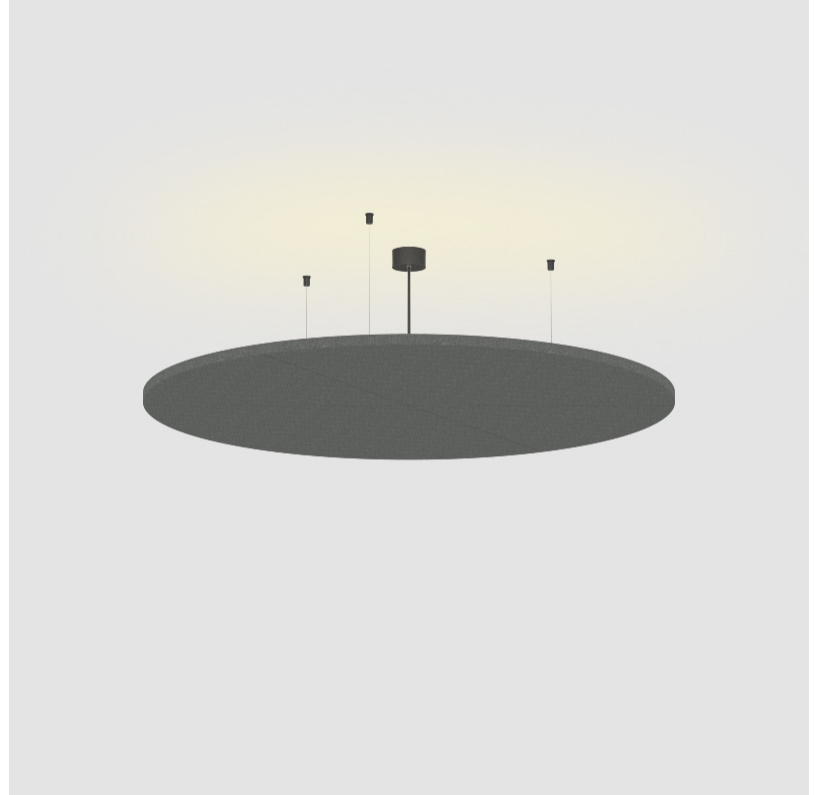

1. To build a product code in our configurator select the specify button on the base model # product page
2. To build a manual product code on this datasheet choose from the options listed below in blue font and add the suffix to the base model #

GENERAL

Series: Glorious Acoustic Light Panel
Partner: Prolicht
Division: Architectural
Installation: Suspension
Product Type: Acoustic
Mounting Location: Ceiling
Light Distribution: Indirect

PHYSICAL

Shape: Round
Diameter (mm): 1246
Diameter (in): 49 1/16
Height (mm): 54
Height (in): 2 1/8

Fixture Finish: SSR / BKV / CWI / CRY / HAB / UFT / ITA / RUA / FTG / MYG / LOD / PUS / FRO / FUP / KIA / POP / BLS / SPG / MEY / GOH / CHC / COM / ABZ / JAG / OBR / MOS / ROR

Acoustic Finish: SFW / CYW / SEE / SYN / MTS / PMB / TTN / CYB / STO / DPE / BES / SHB / ARE / ANE / VRD / CRF

Fixture Material: Aluminum
Primary Material: Acoustic

Cable Details: 2000mm / 78 3/4" or 6000mm / 236 1/4" Transparent Cable

ELECTRICAL

Lamp Type: LED (Zhaga Standard)
Input Wattage (W): 23.8
Total Output Wattage (W): 21.8
Dimming: Non-Dimmable
Driver Included: Yes
Driver Location: Integrated
Driver Type: Constant Current - Universal
Driver Class: Class 2
Input Voltage (V): 120 - 277

LED

Max. Delivered Lumen (lm): 1753 / 1771 / 1824 / 1877
Nominal Lumen (lm): 2138 / 2160 / 2225 / 2290
CRI: >90 CRI
Lamp Life (hrs): 50000

OPTICAL

RATINGS AND CERTIFICATIONS

Certified By: CSA Certified to UL and CSA Standards
IP rating: IP20

Ø1246mm 49 1/16"