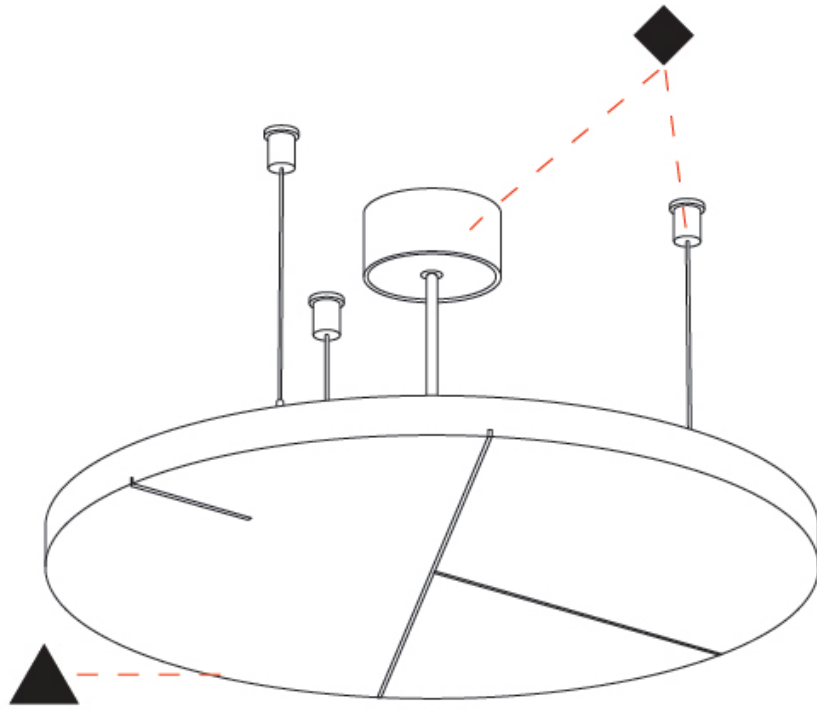

## GLORIOUS ACOUSTIC LIGHT PANEL SUSPENSION

A300712-

PROJECT \_\_\_\_\_

TYPE \_\_\_\_\_

SPECIFIER \_\_\_\_\_

QUANTITY \_\_\_\_\_

DATE \_\_\_\_\_

A