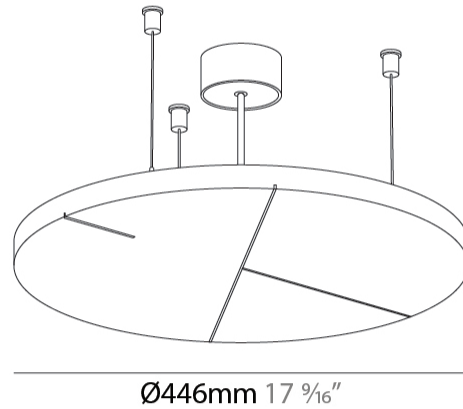

1. To build a product code in our configurator select the specify button on the base model # product page
2. To build a manual product code on this datasheet choose from the options listed below in blue font and add the suffix to the base model #

GENERAL

Series: Glorious Acoustic Light Panel
Partner: Prolicht
Division: Architectural
Installation: Suspension
Product Type: Acoustic
Mounting Location: Ceiling
Light Distribution: Indirect

PHYSICAL

Shape: Round
Diameter (mm): 446
Diameter (in): 17 ⁷/₁₆
Height (mm): 54
Height (in): 2 ¹/₈

Fixture Finish: SSR / BKV / CWI / CRY / HAB / UFT / ITA / RUA / FTG / MYG / LOD / PUS / FRO / FUP / KIA / POP / BLS / SPG / MEY / GOH / CHC / COM / ABZ / JAG / OBR / MOS / ROR

Acoustic Finish: SFW / CYW / SEE / SYN / MTS / PMB / TTN / CYB / STO / DPE / BES / SHB / ARE / ANE / VRD / CRF

Fixture Material: Aluminum
Primary Material: Acoustic

Cable Details: 2000mm / 78 3/4" or 6000mm / 236 1/4" Transparent Cable

ELECTRICAL

Lamp Type: LED (Zhaga Standard)
Input Wattage (W): 10
Total Output Wattage (W): 9.1
Dimming: Non-Dimmable
Driver Included: Yes
Driver Location: Integrated
Driver Type: Constant Current - Universal
Driver Class: Class 2
Input Voltage (V): 120 - 277

LED

Max. Delivered Lumen (lm): 701 / 708 / 730 / 751
Nominal Lumen (lm): 855 / 864 / 890 / 916
CRI: >90 CRI
Lamp Life (hrs): 50000

OPTICAL

RATINGS AND CERTIFICATIONS

Certified By: CSA Certified to UL and CSA Standards
IP rating: IP20