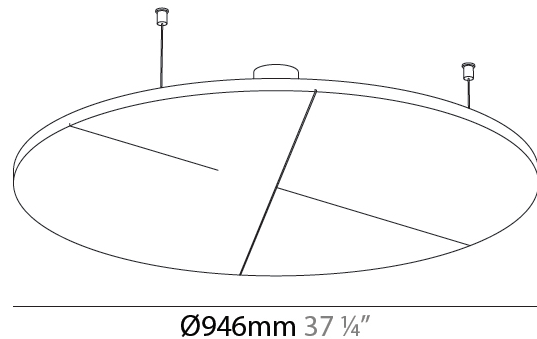

1. To build a product code in our configurator select the specify button on the base model # product page
2. To build a manual product code on this datasheet choose from the options listed below in blue font and add the suffix to the base model #

GENERAL

Series: Glorious Acoustic Light Panel
Partner: Prolicht
Division: Architectural
Installation: Suspension
Product Type: Acoustic
Mounting Location: Ceiling
Light Distribution: Indirect

PHYSICAL

Shape: Round
Diameter (mm): 946
Diameter (in): 37 1/4
Height (mm): 54
Height (in): 2 1/8
Fixture Finish: SSR / BKV / CWI / CRY / HAB / UFT / ITA / RUA / FTG / MYG / LOD / PUS / FRO / FUP / KIA / POP / BLS / SPG / MEY / GOH / CHC / COM / ABZ / JAG / OBR / MOS / ROR

Acoustic Finish: SFW / CYW / SEE / SYN / MTS / PMB / TTN / CYB / STO / DPE / BES / SHB / ARE / ANE / VRD / CRF

Fixture Material: Aluminum
Primary Material: Acoustic
Cable Details: 2000mm / 78 3/4" or 6000mm / 236 1/4" Transparent Cable

ELECTRICAL

Lamp Type: LED (Zhaga Standard)
Input Wattage (W): 24
Total Output Wattage (W): 21.8
Dimming: Non-Dimmable
Driver Included: Yes
Driver Location: Integrated
Driver Type: Constant Current - Universal
Driver Class: Class 2
Input Voltage (V): 120 - 277

LED

Max. Delivered Lumen (lm): 1753 / 1771 / 1824 / 1877
Nominal Lumen (lm): 2138 / 2160 / 2225 / 2290
CRI: >90 CRI
Lamp Life (hrs): 50000

OPTICAL

RATINGS AND CERTIFICATIONS

Certified By: CSA Certified to UL and CSA Standards
IP rating: IP20