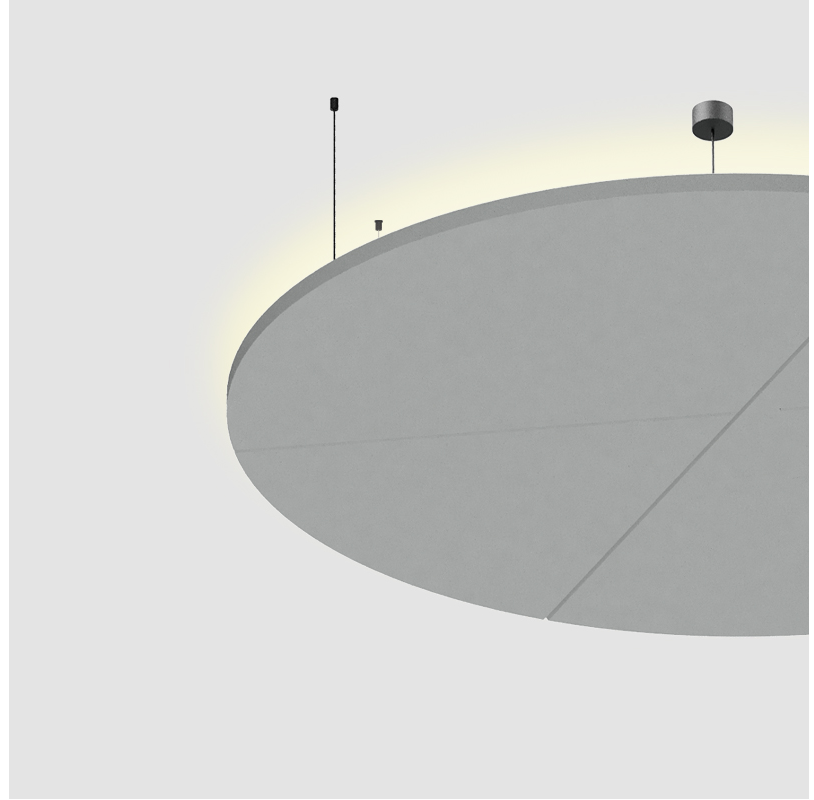

1. To build a product code in our configurator select the specify button on the base model # product page
2. To build a manual product code on this datasheet choose from the options listed below in blue font and add the suffix to the base model #

GENERAL

Series: Glorious Acoustic Light Panel
Partner: Prolicht
Division: Architectural
Installation: Suspension
Product Type: Acoustic
Mounting Location: Ceiling
Light Distribution: Indirect

PHYSICAL

Shape: Round
Diameter (mm): 446
Diameter (in): 17 ⁷/₁₆
Height (mm): 54
Height (in): 2 ¹/₈

Fixture Finish: SSR / BKV / CWI / CRY / HAB / UFT / ITA / RUA / FTG / MYG / LOD / PUS / FRO / FUP / KIA / POP / BLS / SPG / MEY / GOH / CHC / COM / ABZ / JAG / OBR / MOS / ROR

Acoustic Finish: SFW / CYW / SEE / SYN / MTS / PMB / TTN / CYB / STO / DPE / BES / SHB / ARE / ANE / VRD / CRF

Fixture Material: Aluminum
Primary Material: Acoustic

Cable Details: 2000mm / 78 3/4" or 6000mm / 236 1/4" Transparent Cable

ELECTRICAL

Lamp Type: LED (Zhaga Standard)
Input Wattage (W): 10
Total Output Wattage (W): 9.1
Dimming: Non-Dimmable
Driver Included: Yes
Driver Location: Integrated
Driver Type: Constant Current - Universal
Driver Class: Class 2
Input Voltage (V): 120 - 277

LED

Max. Delivered Lumen (lm): 701 / 708 / 730 / 751
Nominal Lumen (lm): 855 / 864 / 890 / 916
CRI: >90 CRI
Lamp Life (hrs): 50000

OPTICAL

RATINGS AND CERTIFICATIONS

Certified By: CSA Certified to UL and CSA Standards
IP rating: IP20