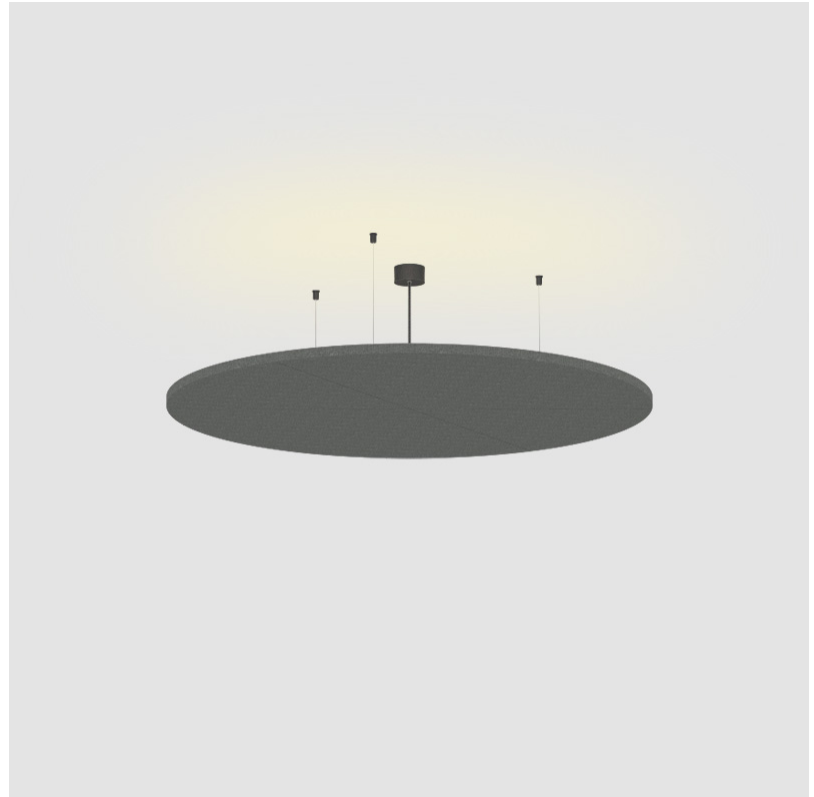

1. To build a product code in our configurator select the specify button on the base model # product page
2. To build a manual product code on this datasheet choose from the options listed below in blue font and add the suffix to the base model #

GENERAL

Series: Glorious Acoustic Light Panel
Partner: Prolicht
Division: Architectural
Installation: Suspension
Product Type: Acoustic
Mounting Location: Ceiling
Light Distribution: Indirect

PHYSICAL

Shape: Round
Diameter (mm): 946
Diameter (in): 37 1/4
Height (mm): 54
Height (in): 2 1/8
Fixture Finish: SSR / BKV / CWI / CRY / HAB / UFT / ITA / RUA / FTG / MYG / LOD / PUS / FRO / FUP / KIA / POP / BLS / SPG / MEY / GOH / CHC / COM / ABZ / JAG / OBR / MOS / ROR

Acoustic Finish: SFW / CYW / SEE / SYN / MTS / PMB / TTN / CYB / STO / DPE / BES / SHB / ARE / ANE / VRD / CRF

Fixture Material: Aluminum
Primary Material: Acoustic
Cable Details: 2000mm / 78 3/4" or 6000mm / 236 1/4" Transparent Cable

ELECTRICAL

Lamp Type: LED (Zhaga Standard)
Input Wattage (W): 24
Total Output Wattage (W): 21.8
Dimming: Non-Dimmable
Driver Included: Yes
Driver Location: Integrated
Driver Type: Constant Current - Universal
Driver Class: Class 2
Input Voltage (V): 120 - 277

LED

Max. Delivered Lumen (lm): 1753 / 1771 / 1824 / 1877
Nominal Lumen (lm): 2138 / 2160 / 2225 / 2290
CRI: >90 CRI
Lamp Life (hrs): 50000

OPTICAL

RATINGS AND CERTIFICATIONS

Certified By: CSA Certified to UL and CSA Standards
IP rating: IP20